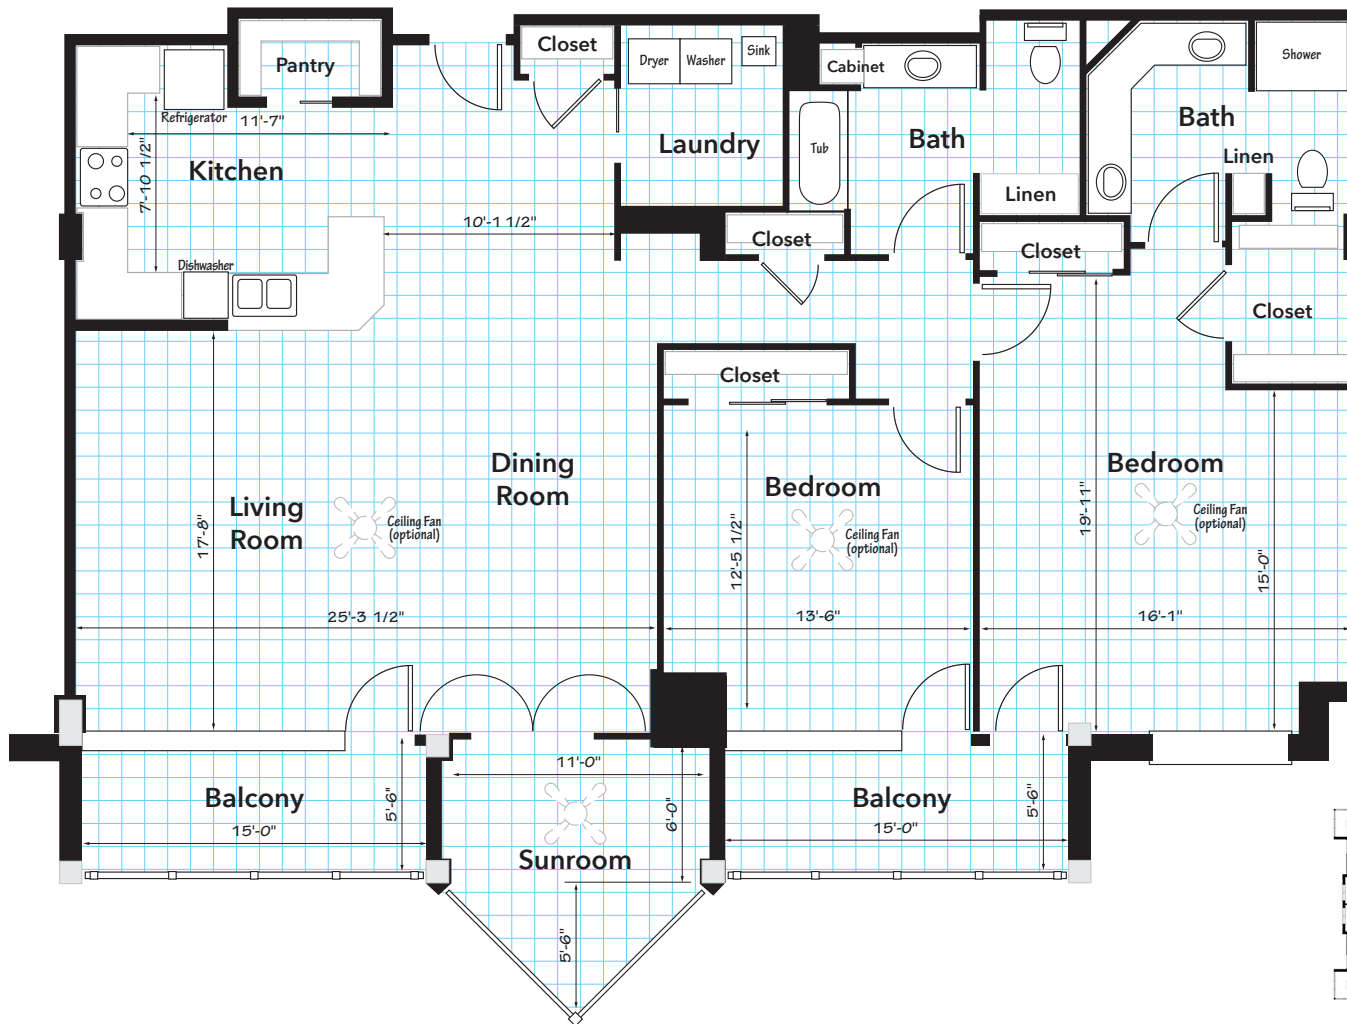

The Mohican | 1,884 sq. ft.

FLOORS 2-7

The Victorian | 1,884 sq. ft.

PENTHOUSE