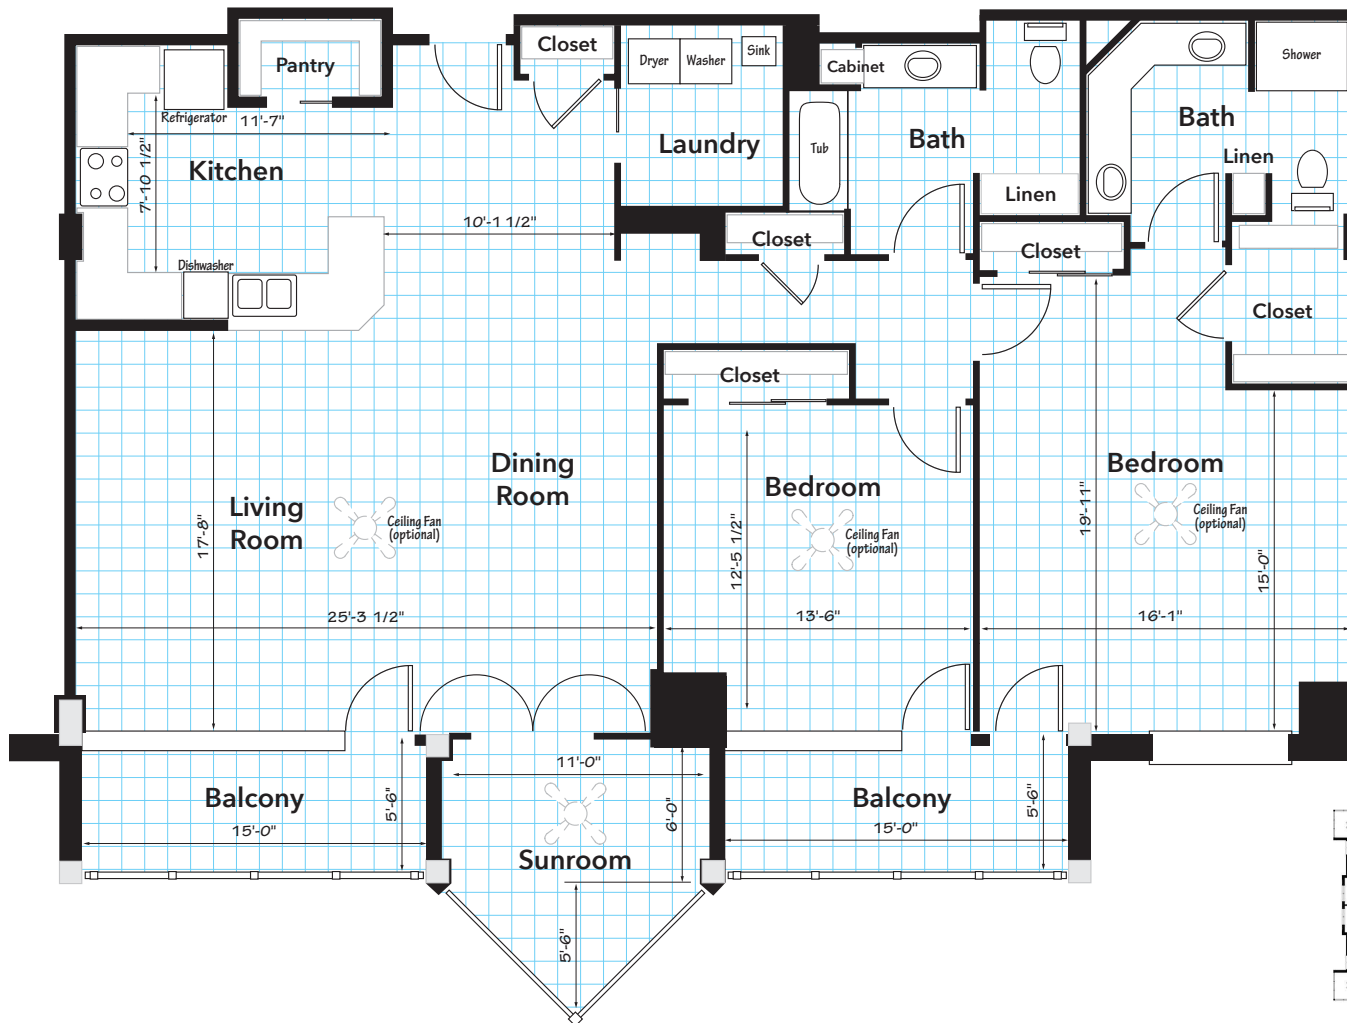

The Mohican | 1,884 sq. ft.

FLOORS 2-7

The Victorian | 1,884 sq. ft.

PENTHOUSE